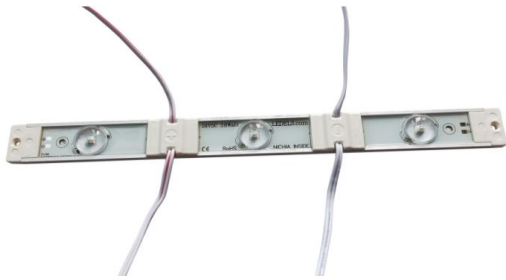

# LEDELS- LED Signage Lighting Solution

Series Name: HP150 Waterproof  
Item No: LL-F24P600W1L03B25

## Product Feature:

1. Powered by original Nichia SMD757 1.0Watt LED.
2. 175° wide viewing angle with even light distribution.
3. Backlighting to light boxes whose depth is 35~120mm.
4. Less lighting source owing to its wide angle.
5. Fast installation and wiring saving your labor cost.
6. Life span up to 50000 hours without visible light decay.
7. Waterproof, IP65, ideal for outdoor use.
8. Perfect color uniformity.
9. Maintenance free within 5 years.
10. **Compatible/flexible to Boxes of ANY SIZE and ANY SHAPE if combined with item LL-F24P600W1L44.**

## Specification

LED Type                      Nichia SMD757 1.0Watt /Osram SMD3030 1.0Watt  
Available Color                      White  
Angle(2θ<sub>1/2</sub>)                      ≥ 175°

## Outer Parameter

Shell/ housing material                                      ABS grease white  
Module dimension                                      230mm (L)\*21.5mm (W)\*8.0mm (H)  
PCB Color                                      White