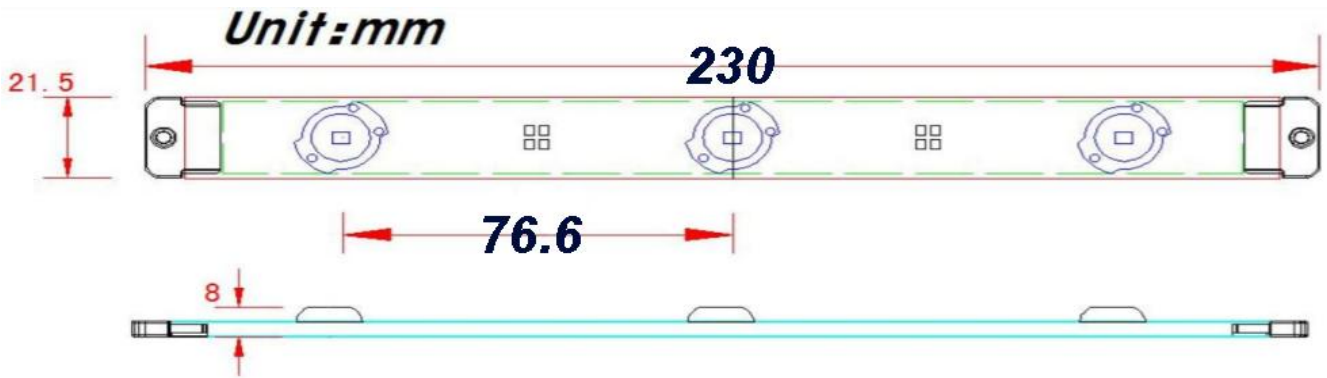

LEDELS- LED Signage Lighting Solution

Module dimension (Unit: mm) :