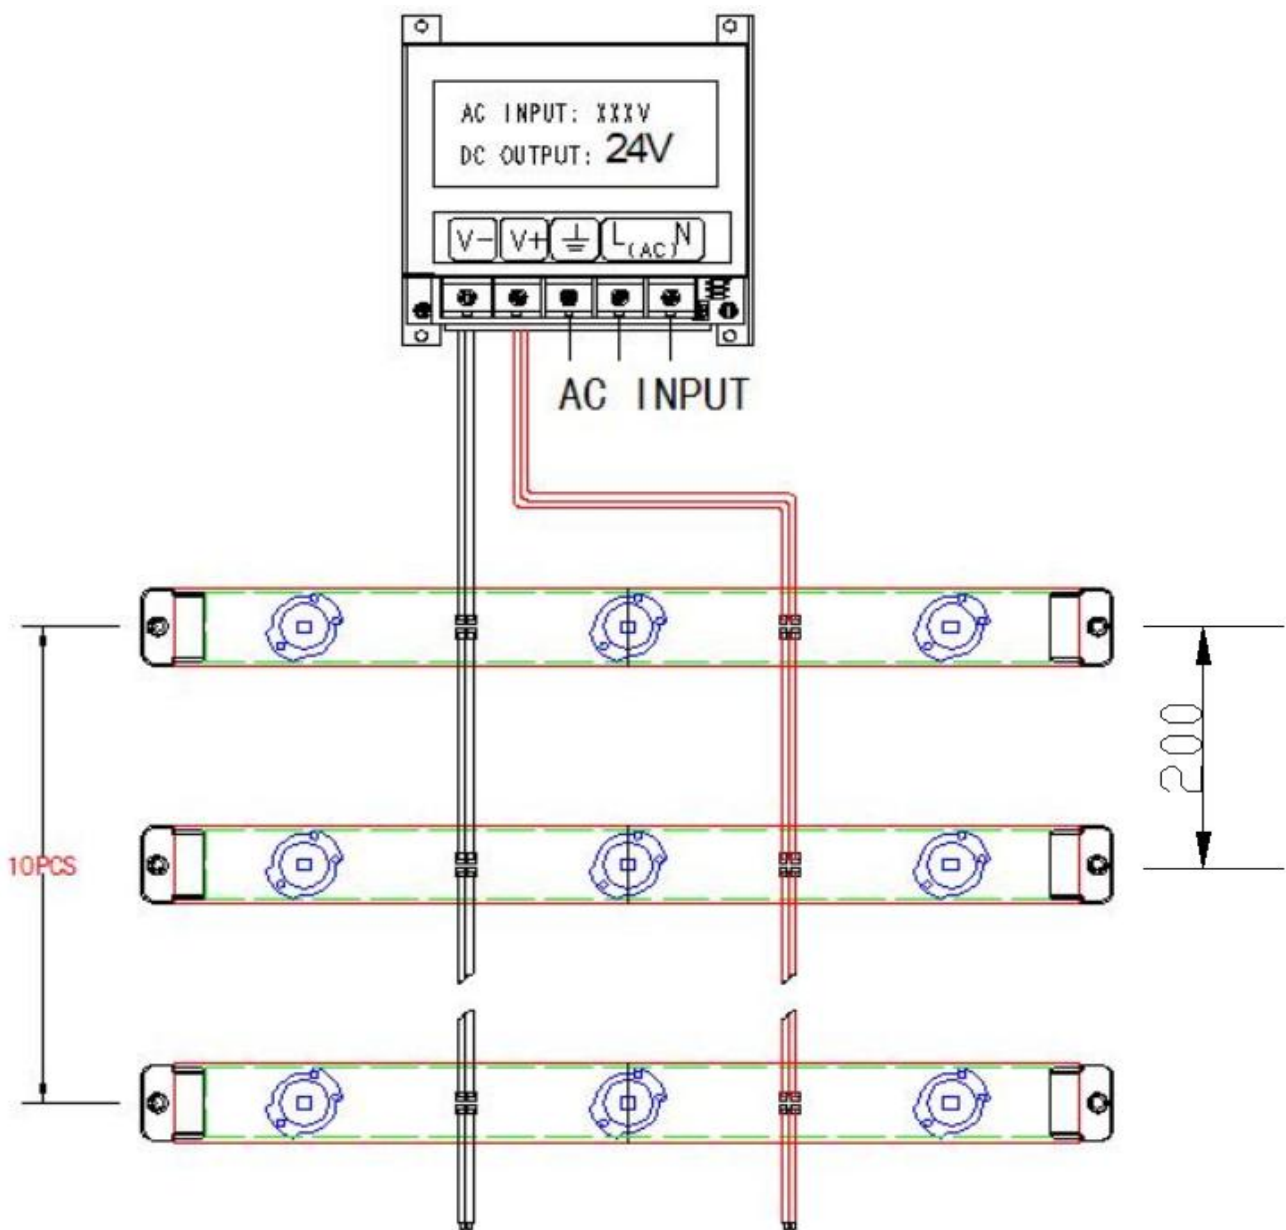

LEDELS- LED Signage Lighting Solution

Module dimension (Unit: mm) :