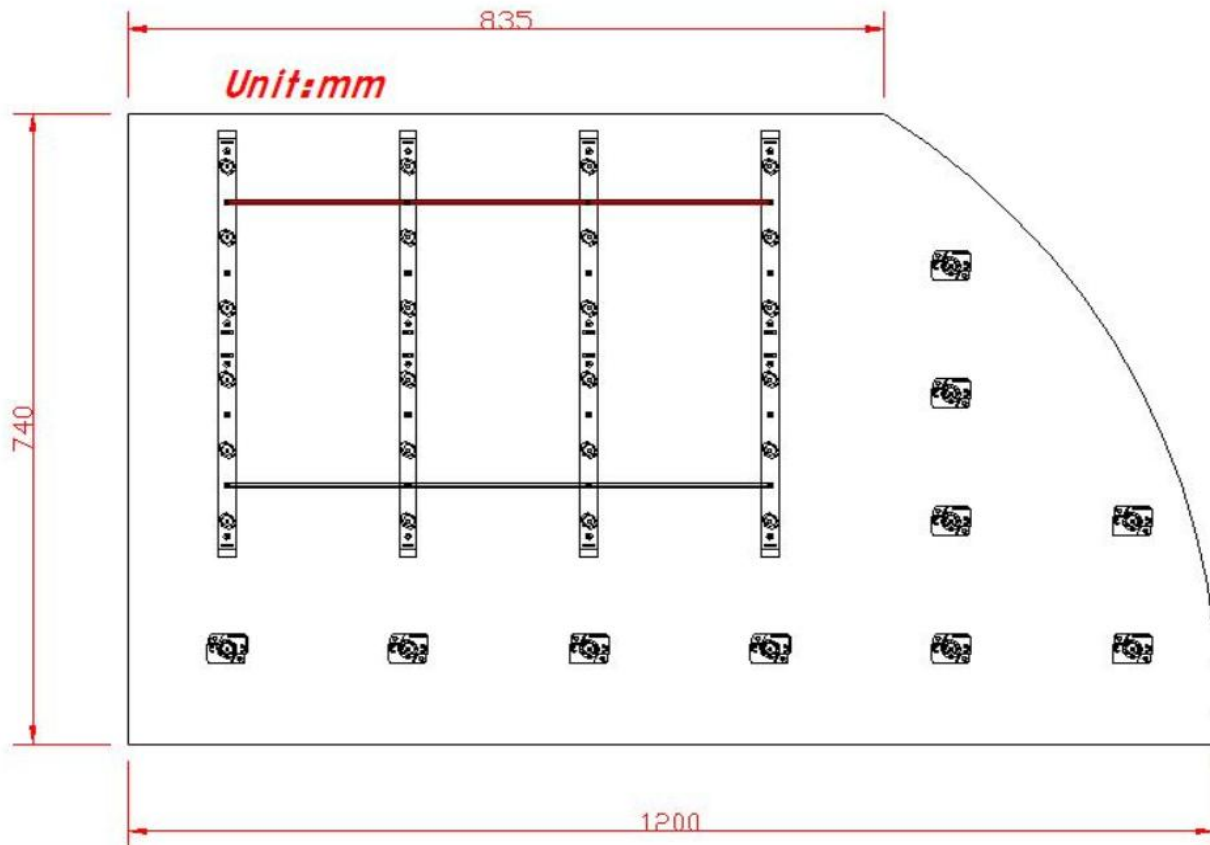

LEDELS- LED Signage Lighting Solution

Combined with item LL-F24P600W1L44 (24V 1.2Watt LED module lights, flexible to sign boxes with any sizes and shapes.