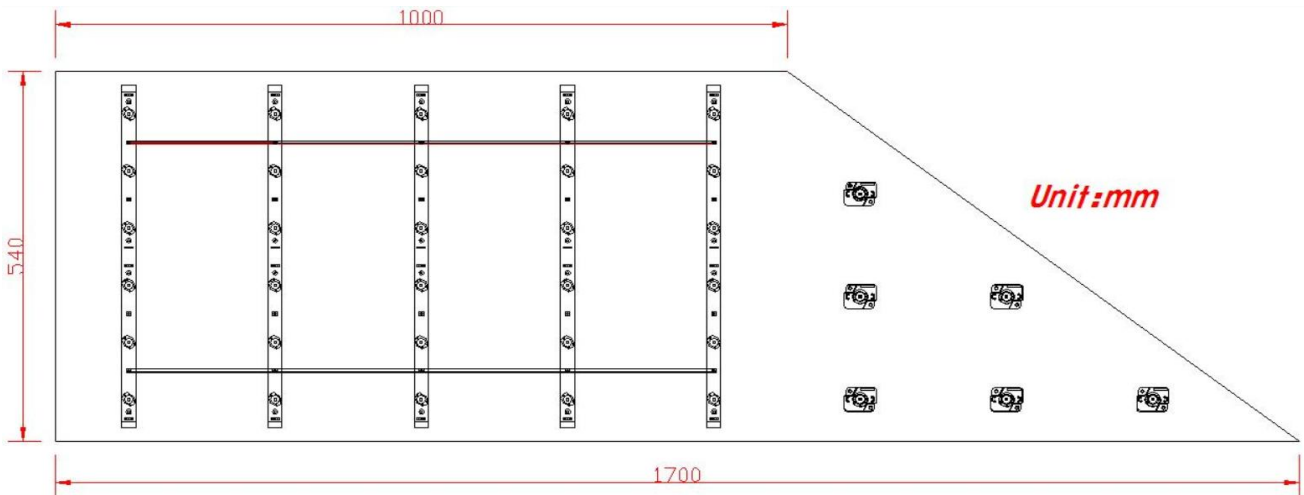

LEDELS- LED Signage Lighting Solution

Combined with item LL-F24P600W1L44 (24V 1.2Watt LED module lights, flexible to sign boxes with any sizes and shapes.