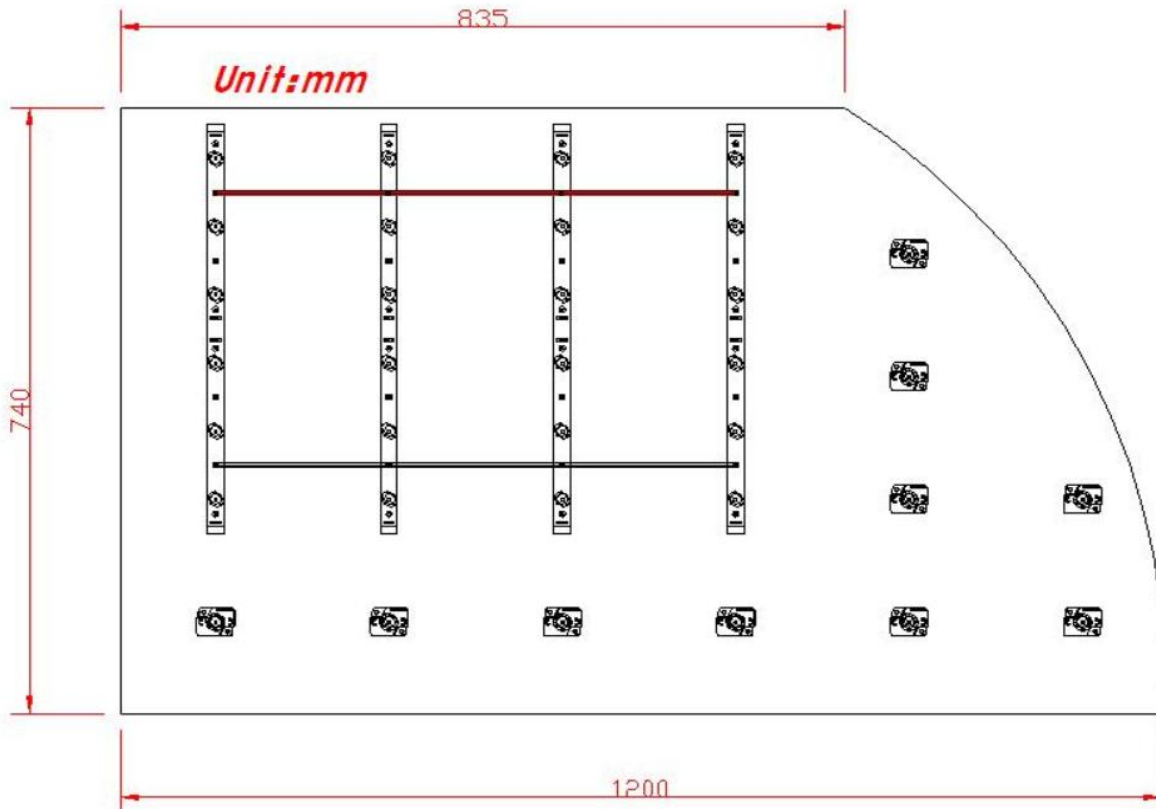

LEDELS- LED Signage Lighting Solution

Combined with item LL-F24P600W1L44 (24V 1.2Watt LED module lights, flexible /compatible to illuminate sign boxes of any sizes and shapes.