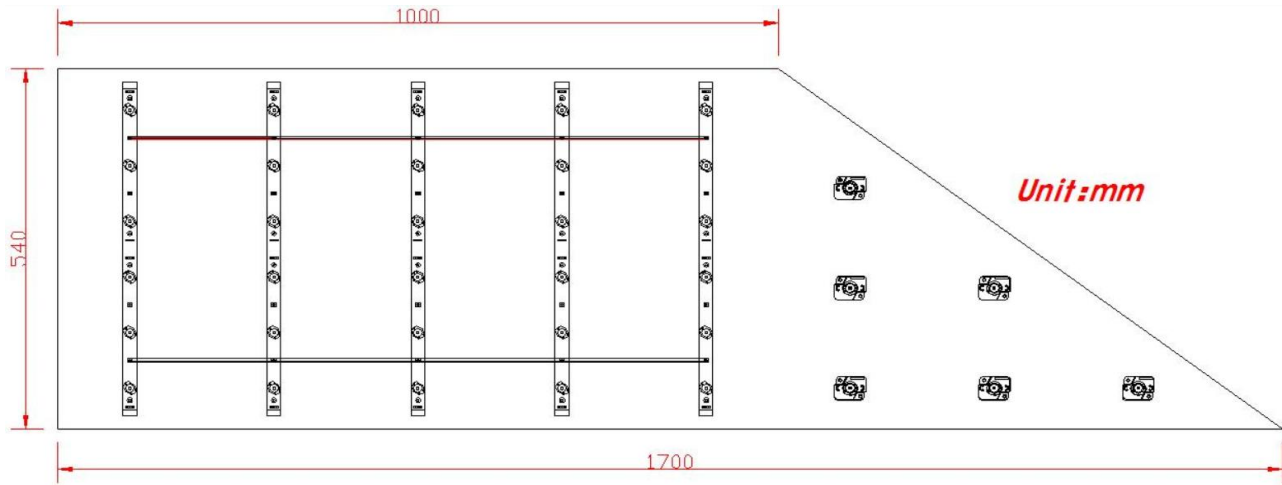

LEDELS- LED Signage Lighting Solution

Combined with item LL-F24P600W1L44 (24V 1.2Watt LED module lights, flexible /compatible to illuminate sign boxes of any sizes and shapes.