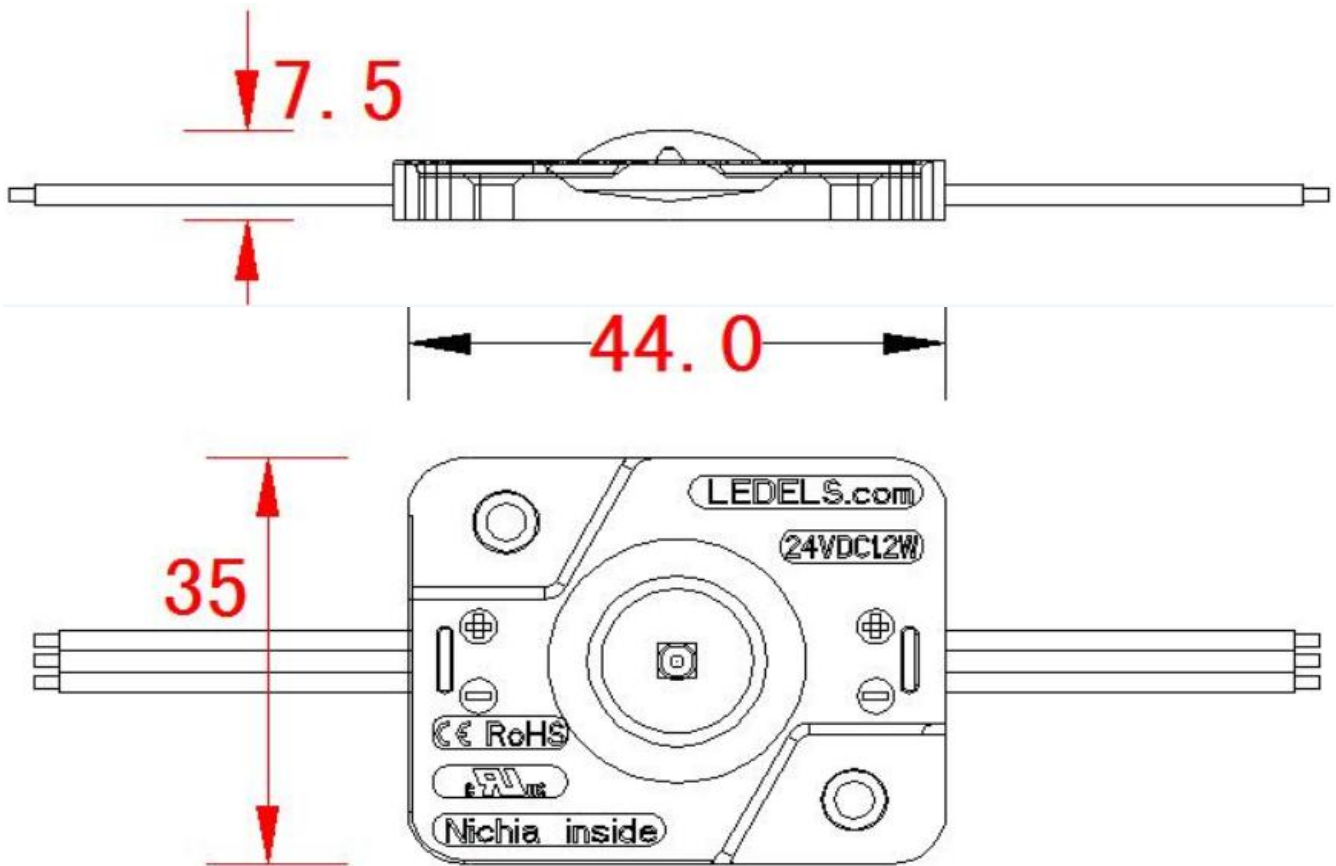

LEDELS- LED Signage Lighting Solution

Module dimension (Unit: mm) :