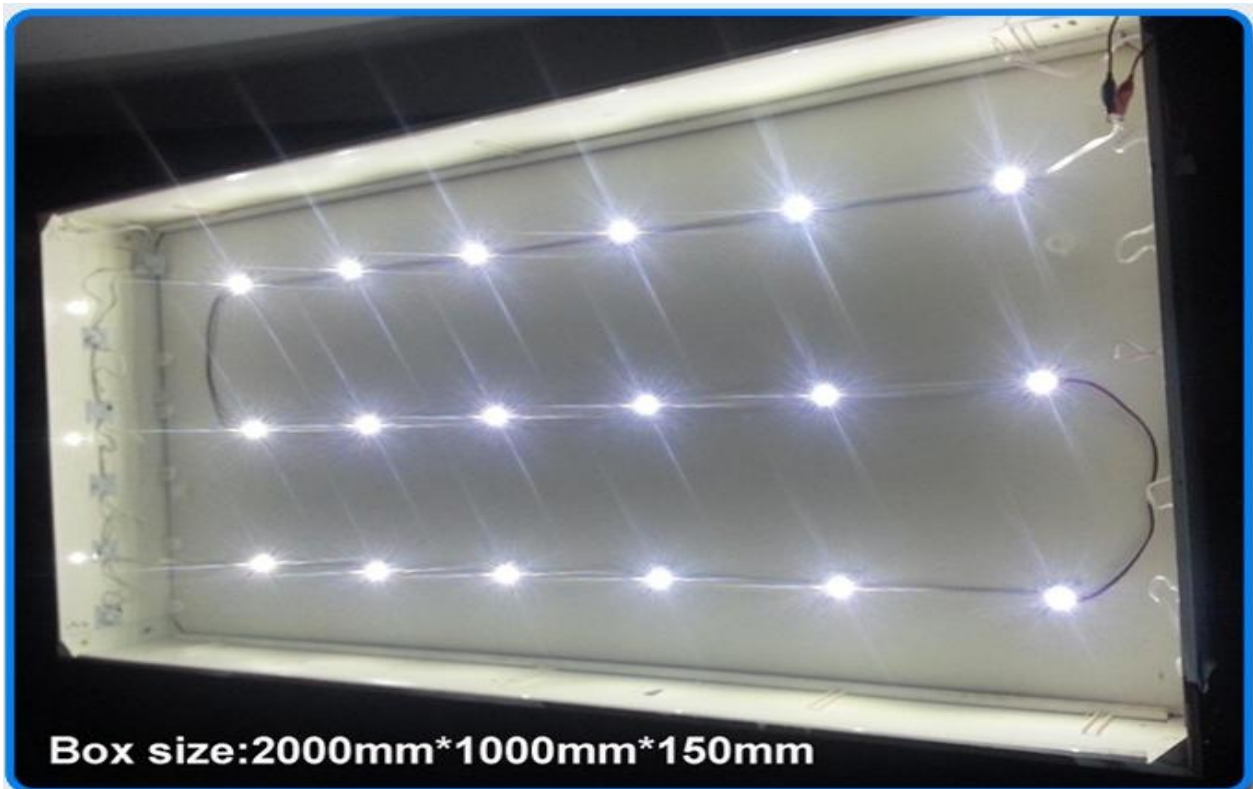

LEDELS- LED Signage Lighting Solution

Connection Diagram (Unit: mm) :

Unit:mm.