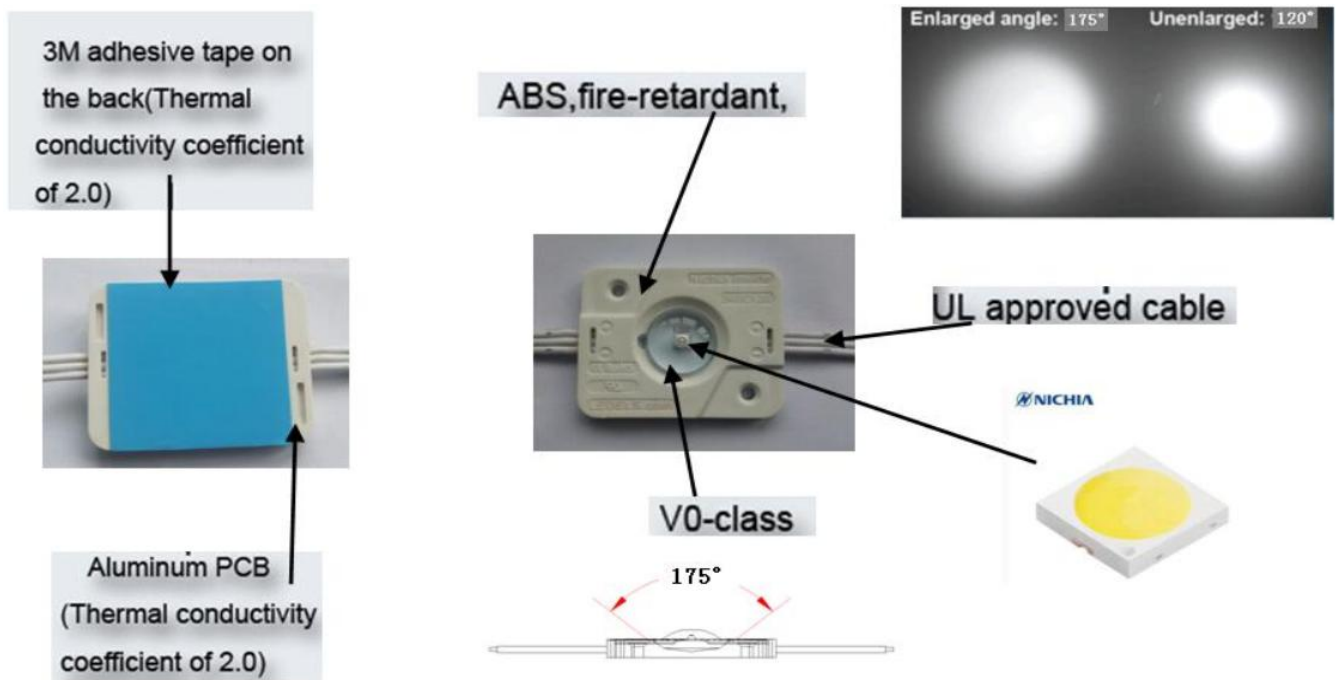

LEDELS- LED Signage Lighting Solution

Module dimension (Unit: mm) :