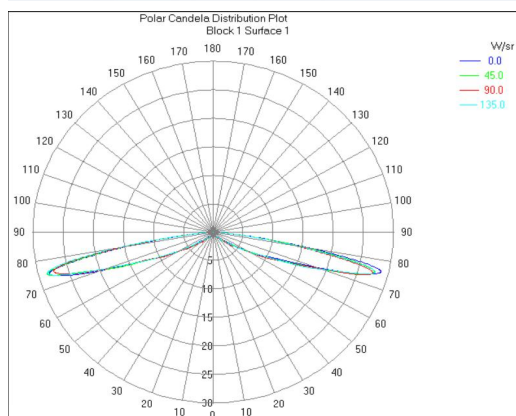

LEDELS- LED Signage Lighting Solution

Series Name: HP150 Waterproof Product Feature:

Item No: LL-F24P600W1L44

1. Powered by original Nichia 757 SMD LED 1.0Watt.
2. Wide viewing angle with even light output: **175** degrees
3. Backlighting to light boxes whose depth is 35mm~100mm.
4. Energy saving on lightbox illumination: 12.6Watt per m²
5. Cost effective on lightbox illumination: less than USD9.0 per m²
6. Lower light decay and long life span up to 50000 hours.
7. Waterproof, IP65, ideal for outdoor use. C/UL approved.
8. Good color uniformity.
9. Easy installation and maintenance free.

Specification

LED Type Powered by **Nichia 757 SMD 1.0Watt LED**
 Available Color **White/Warm White**
 Angle(2θ_{1/2}) **≥ 175°**

Luminous Flux (lm/ LED)

Red Light	Green Light	Blue Light	Yellow Light	White Light	Warm White
				110~125	100~110

Wavelength Scope (nm / °K)

Red Light	Green Light	Blue Light	Yellow Light	Pure White	Warm White
				6000~7000°K	3000~3500°K

LED Qty 1 pcs
 Life Span 50,000Hours

Electrical Parameter

Working Voltage 24VDC
 Power Maximum power consumption **1.2Watt**
 Driving Method **constant current**

Outer Parameter

Shell/ housing material ABS grease white
 Module dimension 44mm (L)*35mm (W)*7.5mm (H)
 PCB Color White

Way of installation

Screw /
 Double-sided adhesive tape tape size: 40mm*35mm*0.2mm, foamed double-sided adhesive tape