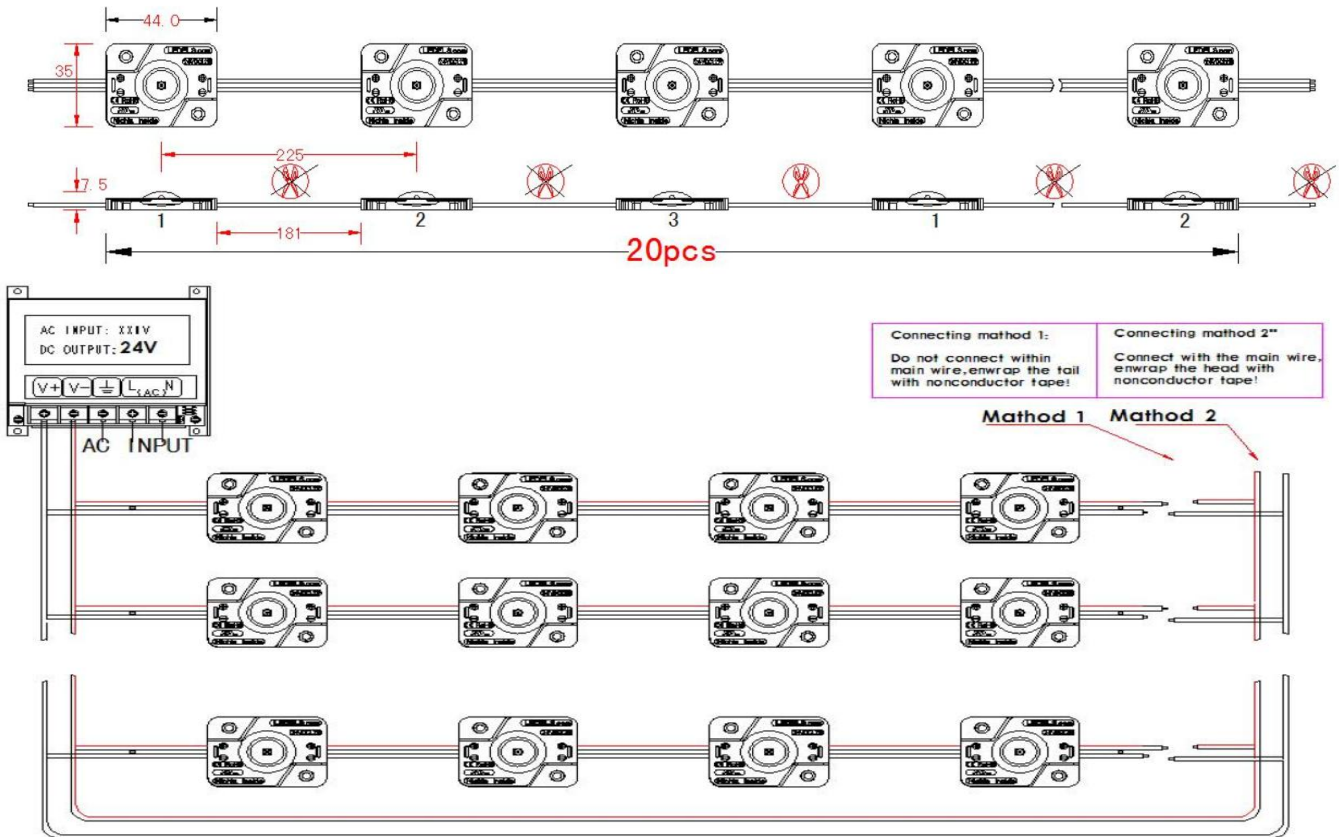

Wires & Serial connection per link

Wires 250mm long, 18AWG gray wire and white wires.
 gray: positive, white: negative

Standard Length In Serial Connection 21PCS
 Maximum Length In Serial Connection ≤21pcs

Outer Parameter

Shell/ housing material ABS grease white
 Module dimension 44mm (L)*35mm (W)*7.5mm (H)
 PCB Color White

Way of installation

Screw /
 Double-sided adhesive tape tape size: 40mm*35mm*0.2mm, foamed double-sided adhesive tape

Environment Parameter

Working Temperature -40°C~60°C
 Storage Temperature -50°C~80°C
 IP Degree **IP65**

Depth of lightbox	Quantity per m ²
35~50mm	30pcs
50~80mm	24pcs
80~100mm	15pcs

LEDELS- LED Signage Lighting Solution

Module dimension (Unit: mm) :

LEDELS- LED Signage Lighting Solution

Connection Diagram (Unit: mm) :

Unit:mm.

LEDELS- LED Signage Lighting Solution

LEDELS- LED Signage Lighting Solution

LEDELS- LED Signage Lighting Solution